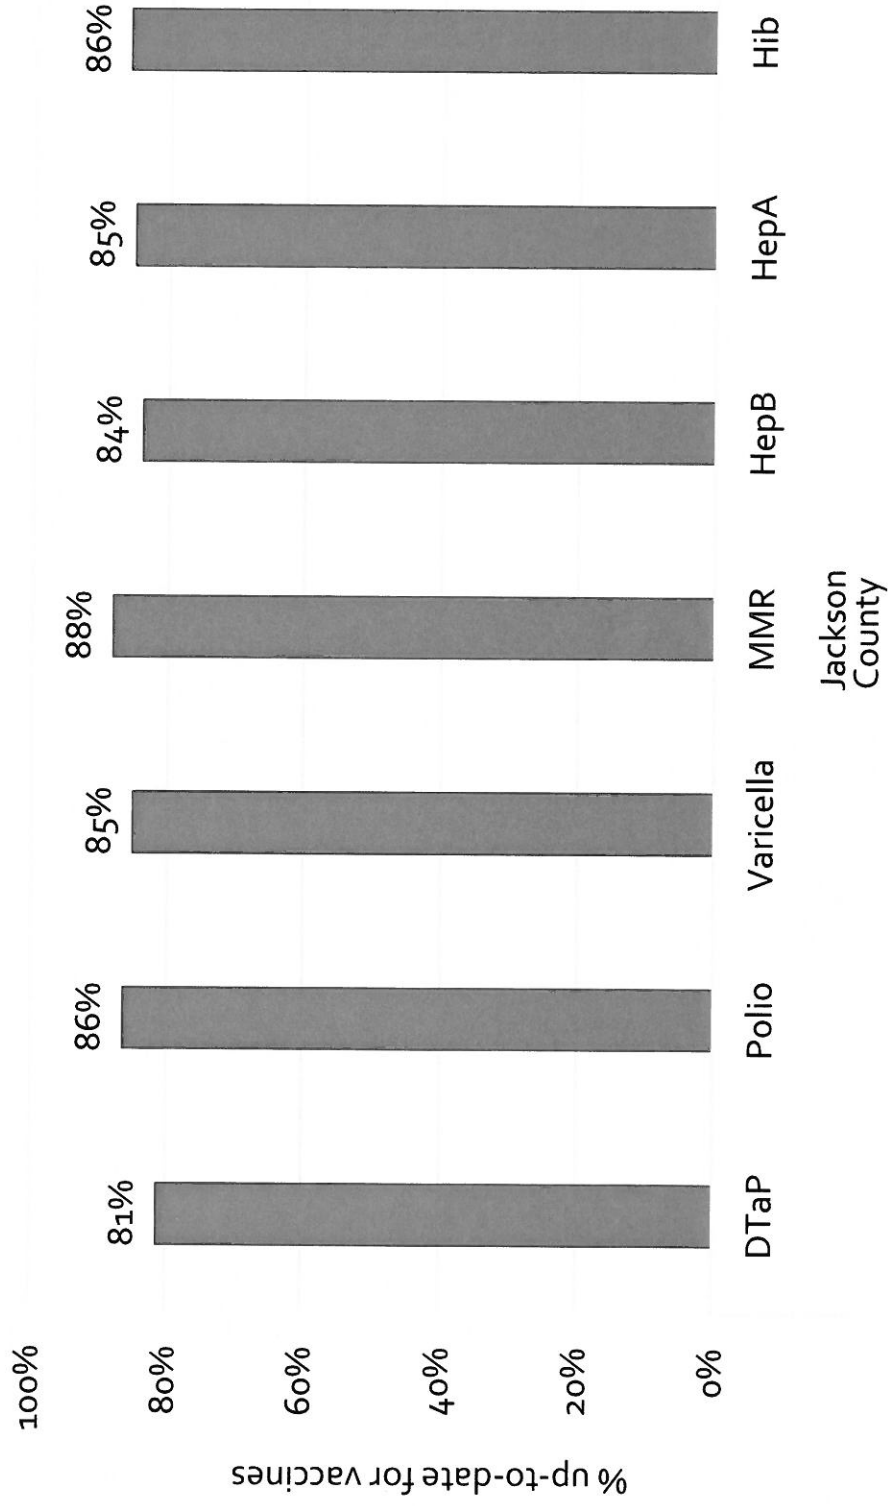

How many kids younger than school-age* are up-to-date on vaccines in your county?

*Children aged 19 months as of 01/13/2016 through 5 years as of 09/01/2015

Assessment date: 02/29/2016

Data source: Oregon ALERT IIS

How many school-age kids* are up-to-date on vaccines in your county?

■ Jackson County

*Kindergarten through 12th grade.

Assessment date: 02/29/2016

Data source: Immunization Primary Review Summary Reports